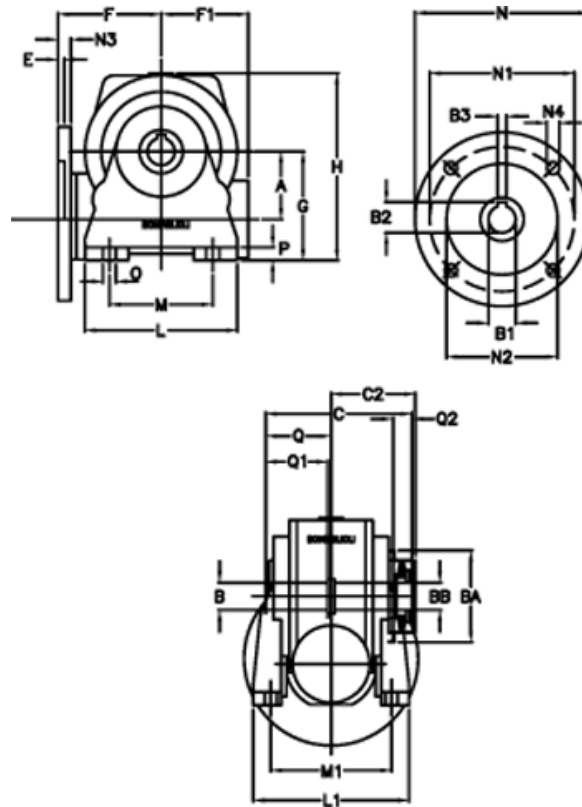

Article number: 390204402812216

Description: Worm Gear with Torque Limiter
VF 44-L1-N-28-P63B5

Measures

a = 44.60	C2 = 48	L1 = 98	O = 8.5
B = 18	Description = VF 44N-xx-63B5	m = 52	P = 10
B1 E7 = 11	E = 2.0	M1 = 81.0	Q = 32.0
B2 = 12.8	F = 65	N = 140	Q1 = 32
B3 H9 = 4	F1 = 54	N1 = 115	Q2 = 12
BA = 40	g = 72	N2 = 95	
BB H7 = 11	H = 124.5	N3 = 10.5	
C = 79	L = 90	N4 = 9,5	